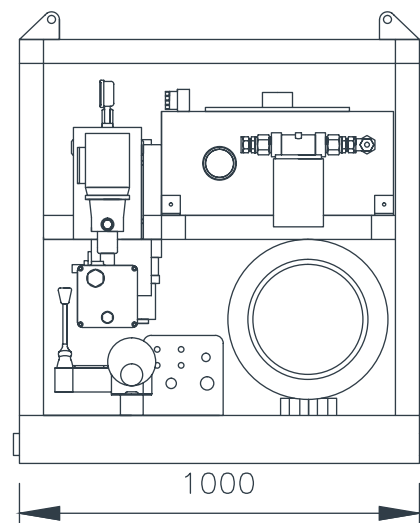

22kw Hydraulic Power Unit (HPU) ROV deck pack

Applications

Deck testing ROV tools

Features

Mounted in stainless steel frame

200 litre / 52.8gal tank capacity

440VAC electrical supply

Selectable output range

The hydraulic circuit is split in to 2 separate systems. The main system allows output of a single pressure and flow to a maximum of 250bar and 55lpm. The directional control valve system, allows adjustable pressure via a pressure reducing valve providing an additional selectable output range from 0-250bar at the same time.

The on-board CJC unit is designed to provide fine filtration and water separation capable of cleaning hydraulic oils to 3 microns absolute, ensuring trouble free operation of ROV hydraulic systems where water ingress is a constant problem.

22kw Hydraulic Power Unit (HPU)

Specifications

Output pressure	250bar / 3600psi
Output flow	55lpm / 14.5gpm
Pressure filter	6micron (non-bypass)
Return filter	25micron
Electrical power	22kw
Electrical supply	440VAC
Reservoir capacity	200 litres / 52.8gal
Wire configuration	Wired for star/delta with breakers & emergency stop c/w 10m / 32.8ft flying lead
Weight	1t
Dimensions	1350 x 1000 x 1129mm / 53.1 x 39.3 x 44.4in