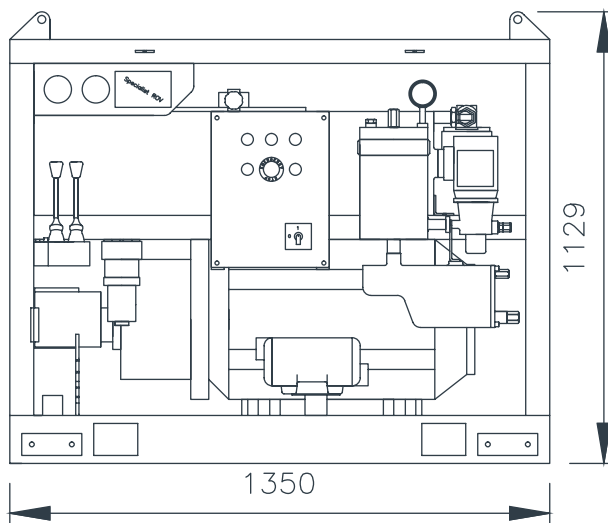

22kw Hydraulic Power Unit (HPU) ROV deck pack

Applications

Deck testing ROV tools

Features

Mounted in stainless steel frame

200 litre / 52.8gal tank capacity

440VAC electrical supply

Selectable output range

Certified stainless steel frame with

fork lift pockets

Operations and maintenance manual

The 22kw Hydraulic Power Unit (HPU), a complete power generation system designed to convert electrical input into a useable hydraulic power source for local supply to hydraulically operated tools and machinery. Primarily designed for the offshore industry to run an ROV system in power mode whilst additionally capable of function testing a complete ROV package with any associated tooling requirements attached, the system can also be used for many other hydraulic power applications both onshore and offshore.

The hydraulic circuit is split in to 2 separate systems. The main system allows output of a single pressure and flow to a maximum of 250bar and 55lpm. The directional control valve system, allows adjustable pressure via a pressure reducing valve providing an additional selectable output range from 0-250bar at the same time.

22kw Hydraulic Power Unit (HPU)

Specifications

Output pressure	250bar / 3600psi
Output flow	55lpm / 14.5gpm
Pressure filter	6micron (non-bypass)
Return filter	25micron
Electrical power	22kw
Electrical supply	440VAC
Reservoir capacity	200 litres / 52.8gal
Wire configuration	Wired for star/delta with breakers & emergency stop c/w 10m / 32.8ft flying lead
Weight	1t
Dimensions	1350 x 1000 x 1129mm / 53.1 x 39.3 x 44.4in