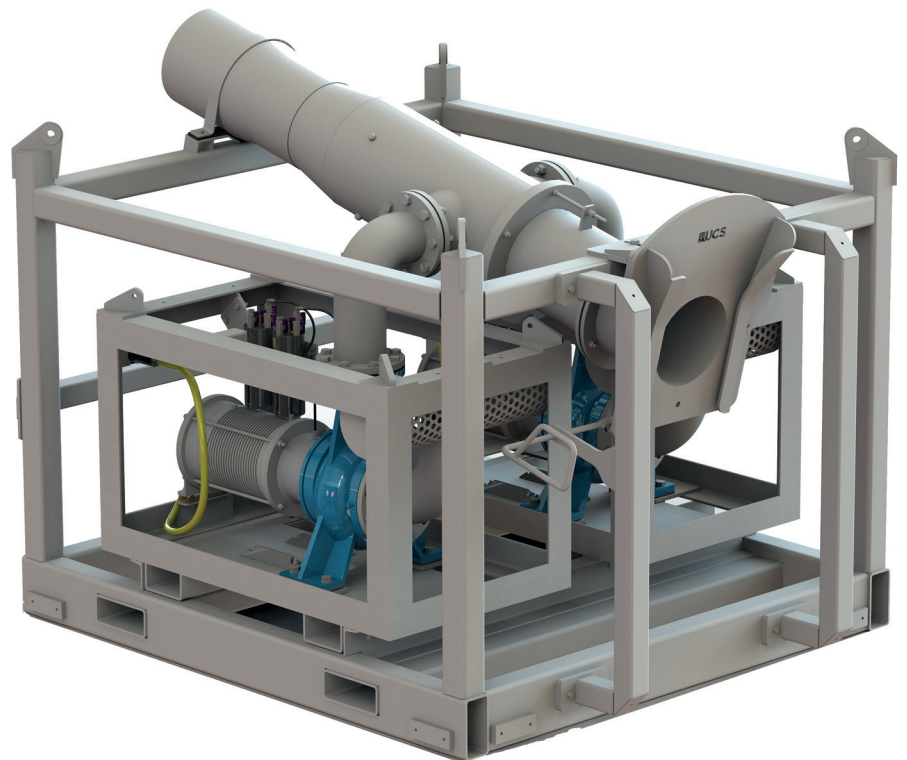

The advantages of the UCS electrical dredge system is that only a small deck footprint is required by removing the need for large umbilical reels and hydraulic power units as required by hydraulic dredging systems. More importantly, by replacing hydraulic hoses with an electrical umbilical eliminates the huge power losses associated with transferring hydraulic oil over long hose lengths. This makes the UCS systems suction and efficiency superior in performance over hydraulic systems.

The complete standard system comprises of the umbilical winch, the skid unit, 20m suction hoses and spares box.

Applications

- Work-class ROV construction
- Work-class ROV drill support
- Relocation of mud, silt and rocks
- Relocation of drill cutting
- Marine archaeology
- Salvage operations

Features

- Excavates seabed sand, gravel, clay and rocks up to 254mm (10in) in diameter
- Power efficient electric motor
- No hydraulics required
- Small deck area required
- ROV friendly hose connection
- Proven reliability
- Compact design
- Superior performance
- Compliant to IEE wiring regulation (BS7671)
- Compliant to IMCA DO45 (safe use of electricity underwater)

Bespoke options

UCS have specialist in-house design and fabrication capabilities and are able to modify any tool to suit client / project requirements.